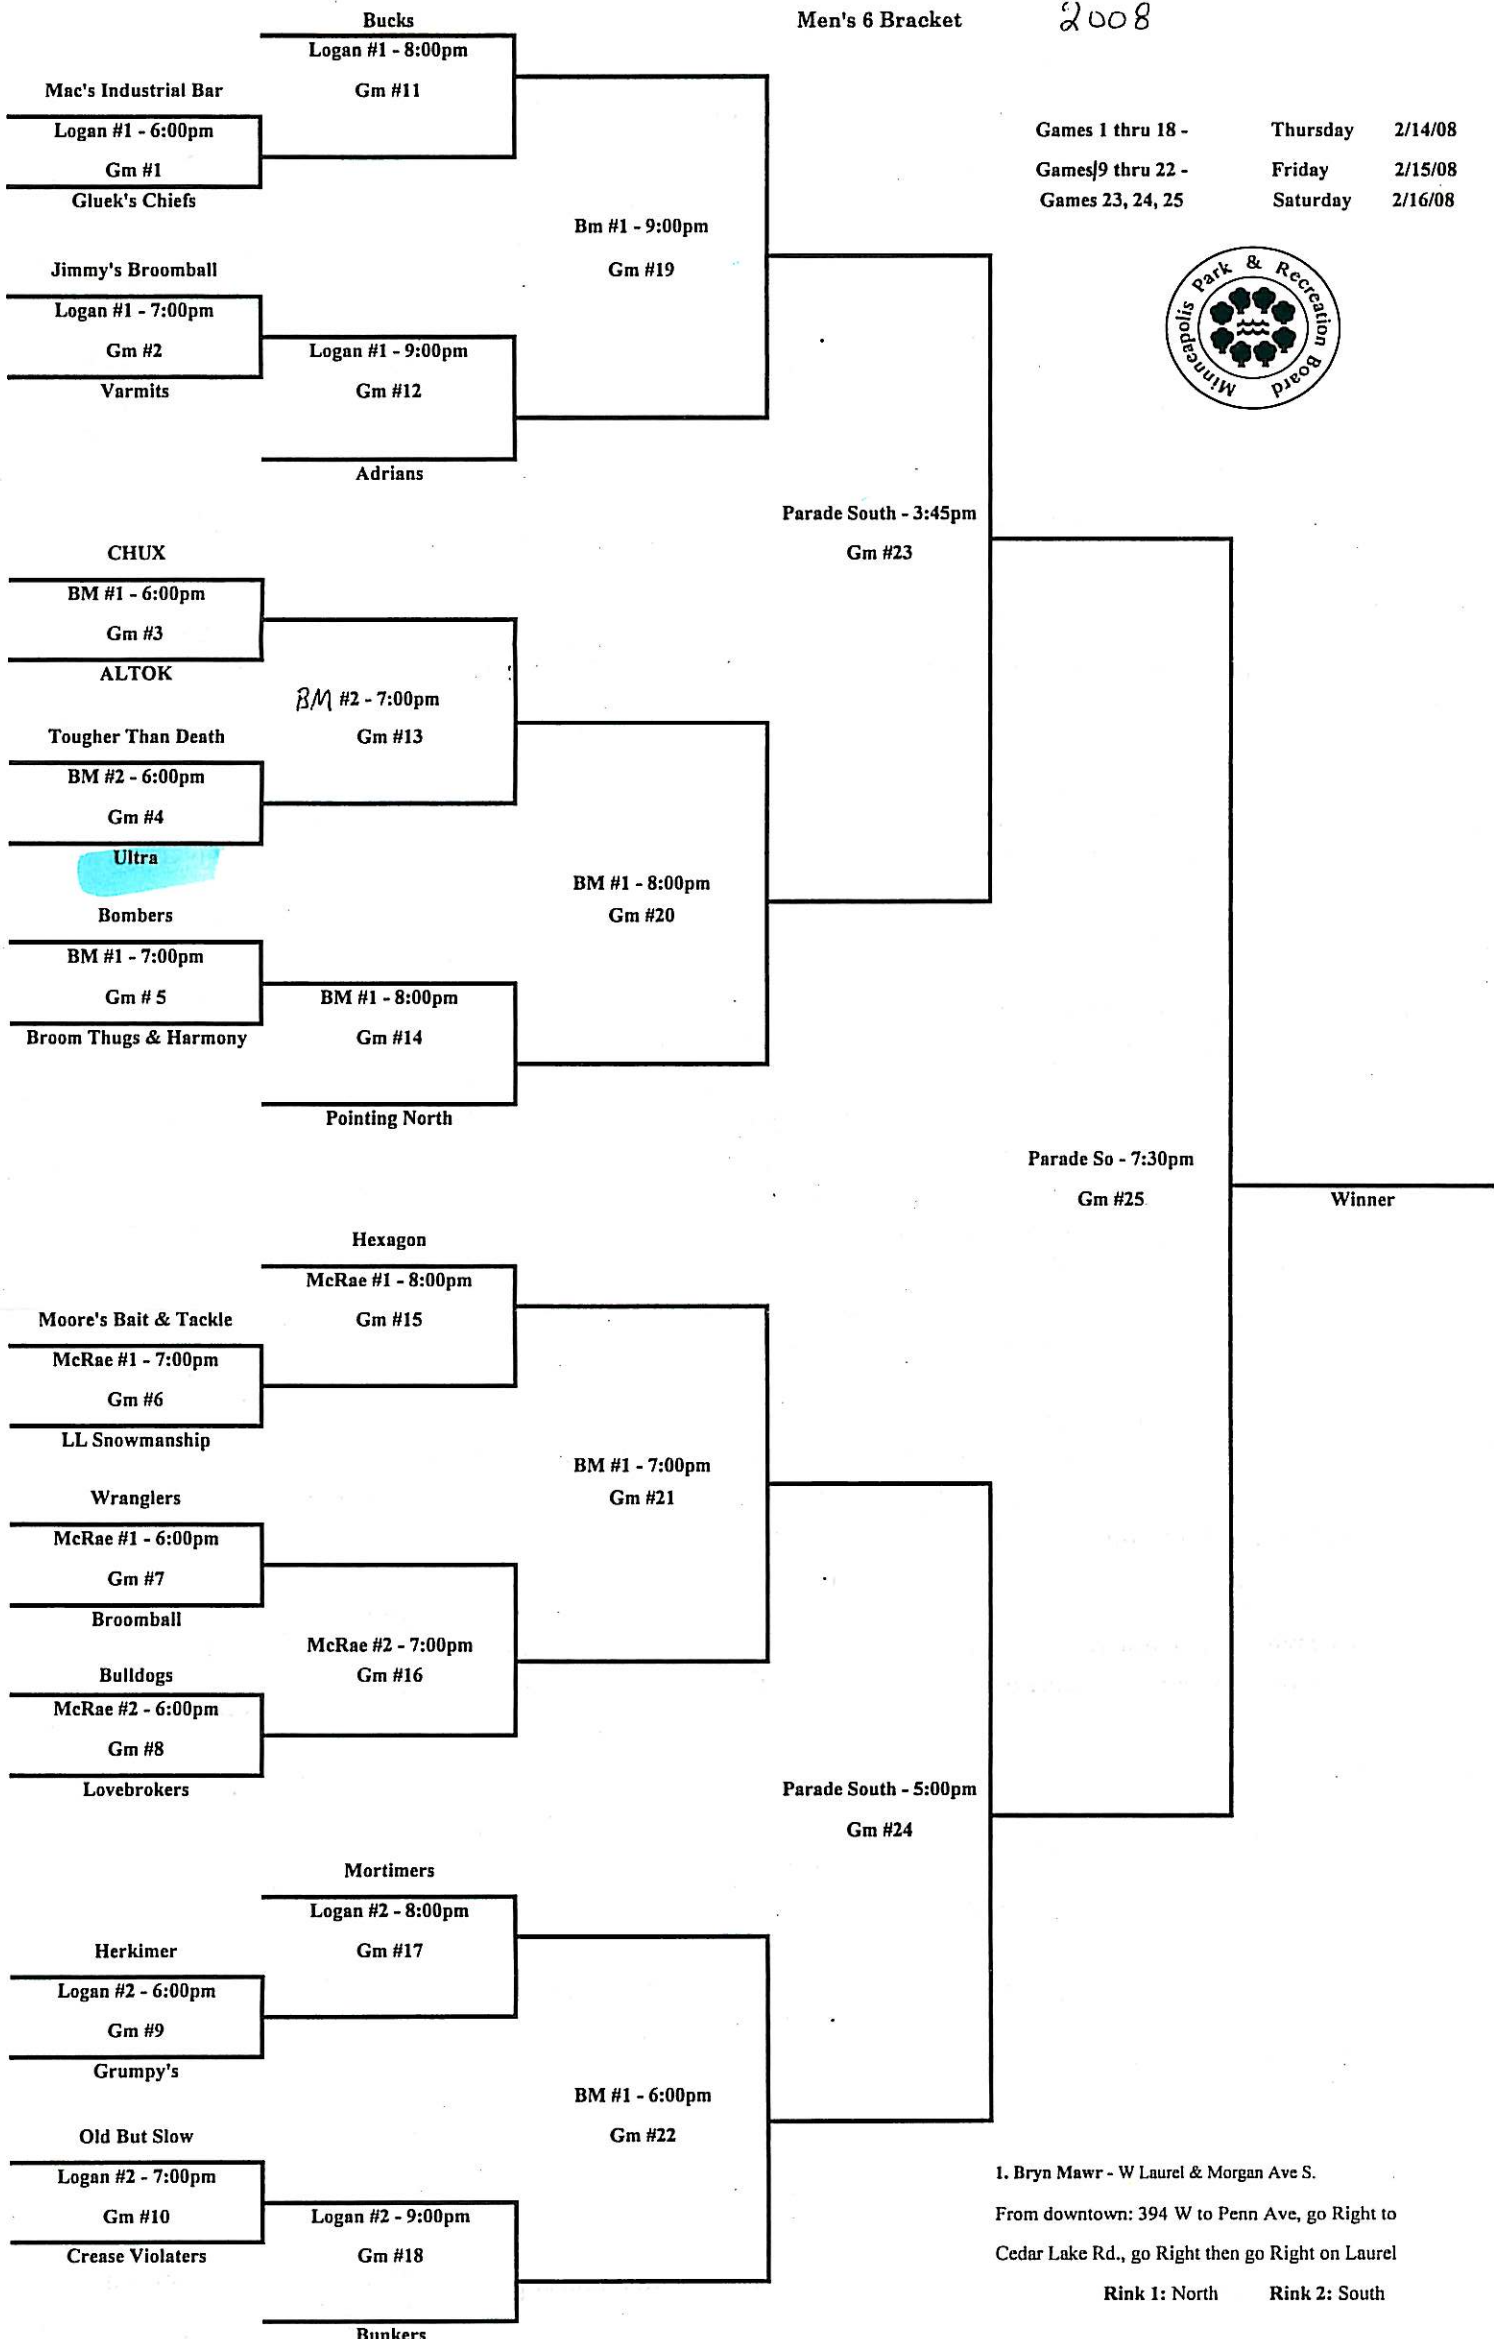

Games 1 thru 18 - Thursday 2/14/08  
 Games 19 thru 22 - Friday 2/15/08  
 Games 23, 24, 25 - Saturday 2/16/08

1. Bryn Mawr - W Laurel & Morgan Ave S.  
 From downtown: 394 W to Penn Ave, go Right to Cedar Lake Rd., go Right then go Right on Laurel  
 Rink 1: North Rink 2: South

2. Logan Park - Broadway & Monroe St. NE  
 Rink 1: East Rink 2: West

3. McRae - 906 47th St. East  
 Rink 1: *FAST* Rink 2: *WEST*

4. Parade - 600 Kenwood Parkway

Tim Grate, Broomball Director 612.230.6491  
 Jon Morris, League Director 612.230.6493