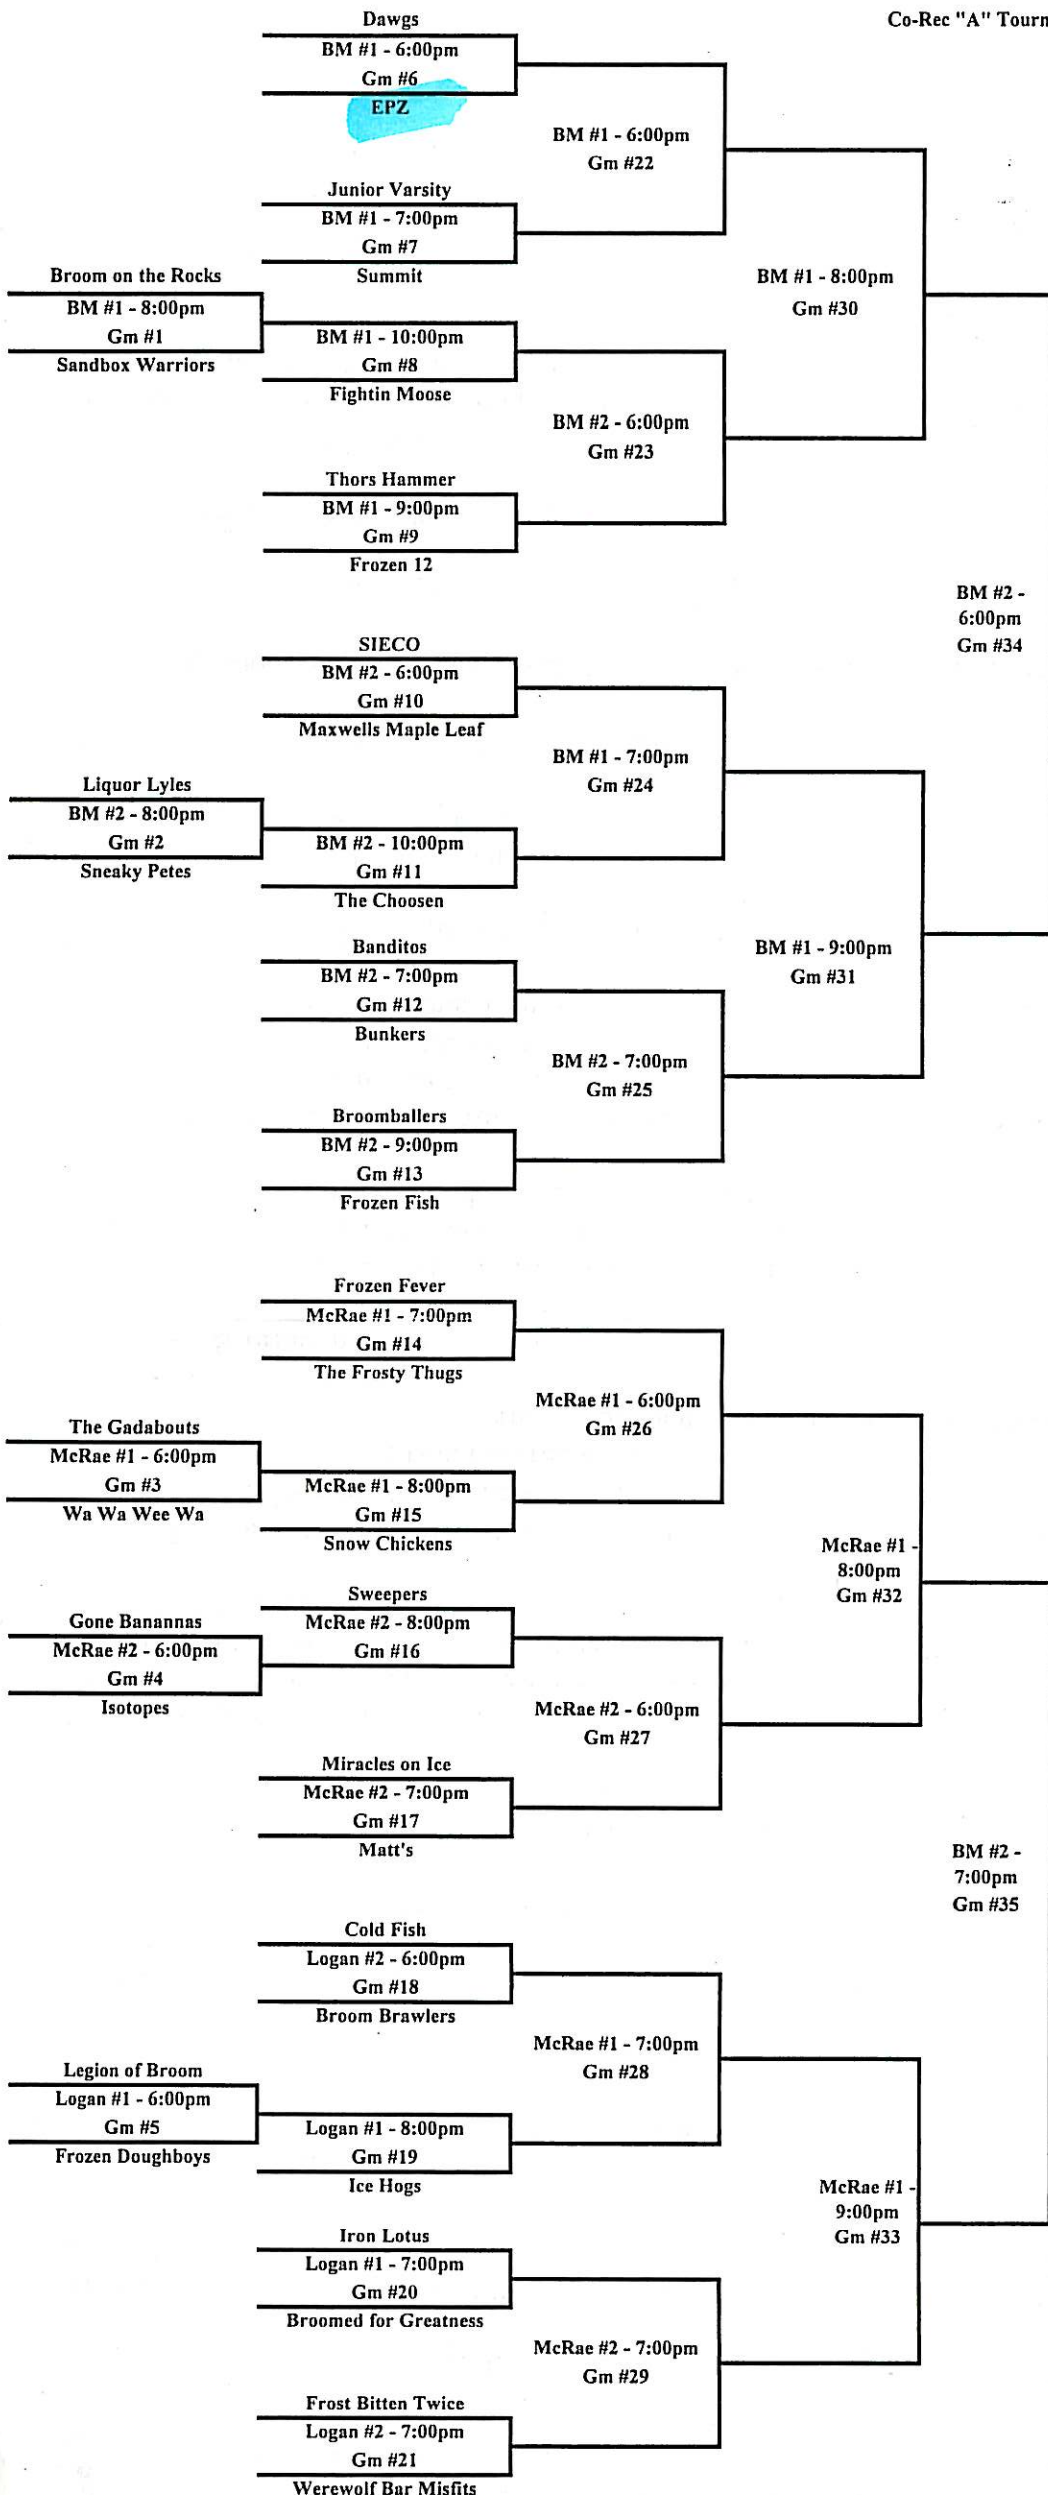

Games 1 thru 21 - Monday - 2/11/2008
 Games 22 thru 33 - Wednesday - 2/13/2008
 Games 34 & 35 - Friday - 2/15/2008
 Game 36 - Championship - Saturday - 2/16/2008

Parade South - Gm #36
 16-Feb 6:15pm

Winner

Rink Locations:

1. Bryn Mawr - W Laurel & Morgan Ave S.
 From downtown: 394 W to Penn Ave, go Right to Cedar Lake Rd., go Right then go Right on Laurel
 Rink 1: North Rink 2: South
2. Logan Park - Broadway & Monroe St. NE
 Rink 1: East Rink 2: West
3. McRae - 906 47th St. East
 Rink 1: EAST Rink 2: WEST
4. Parade - 600 Kenwood Parkway
 Rink 1: South