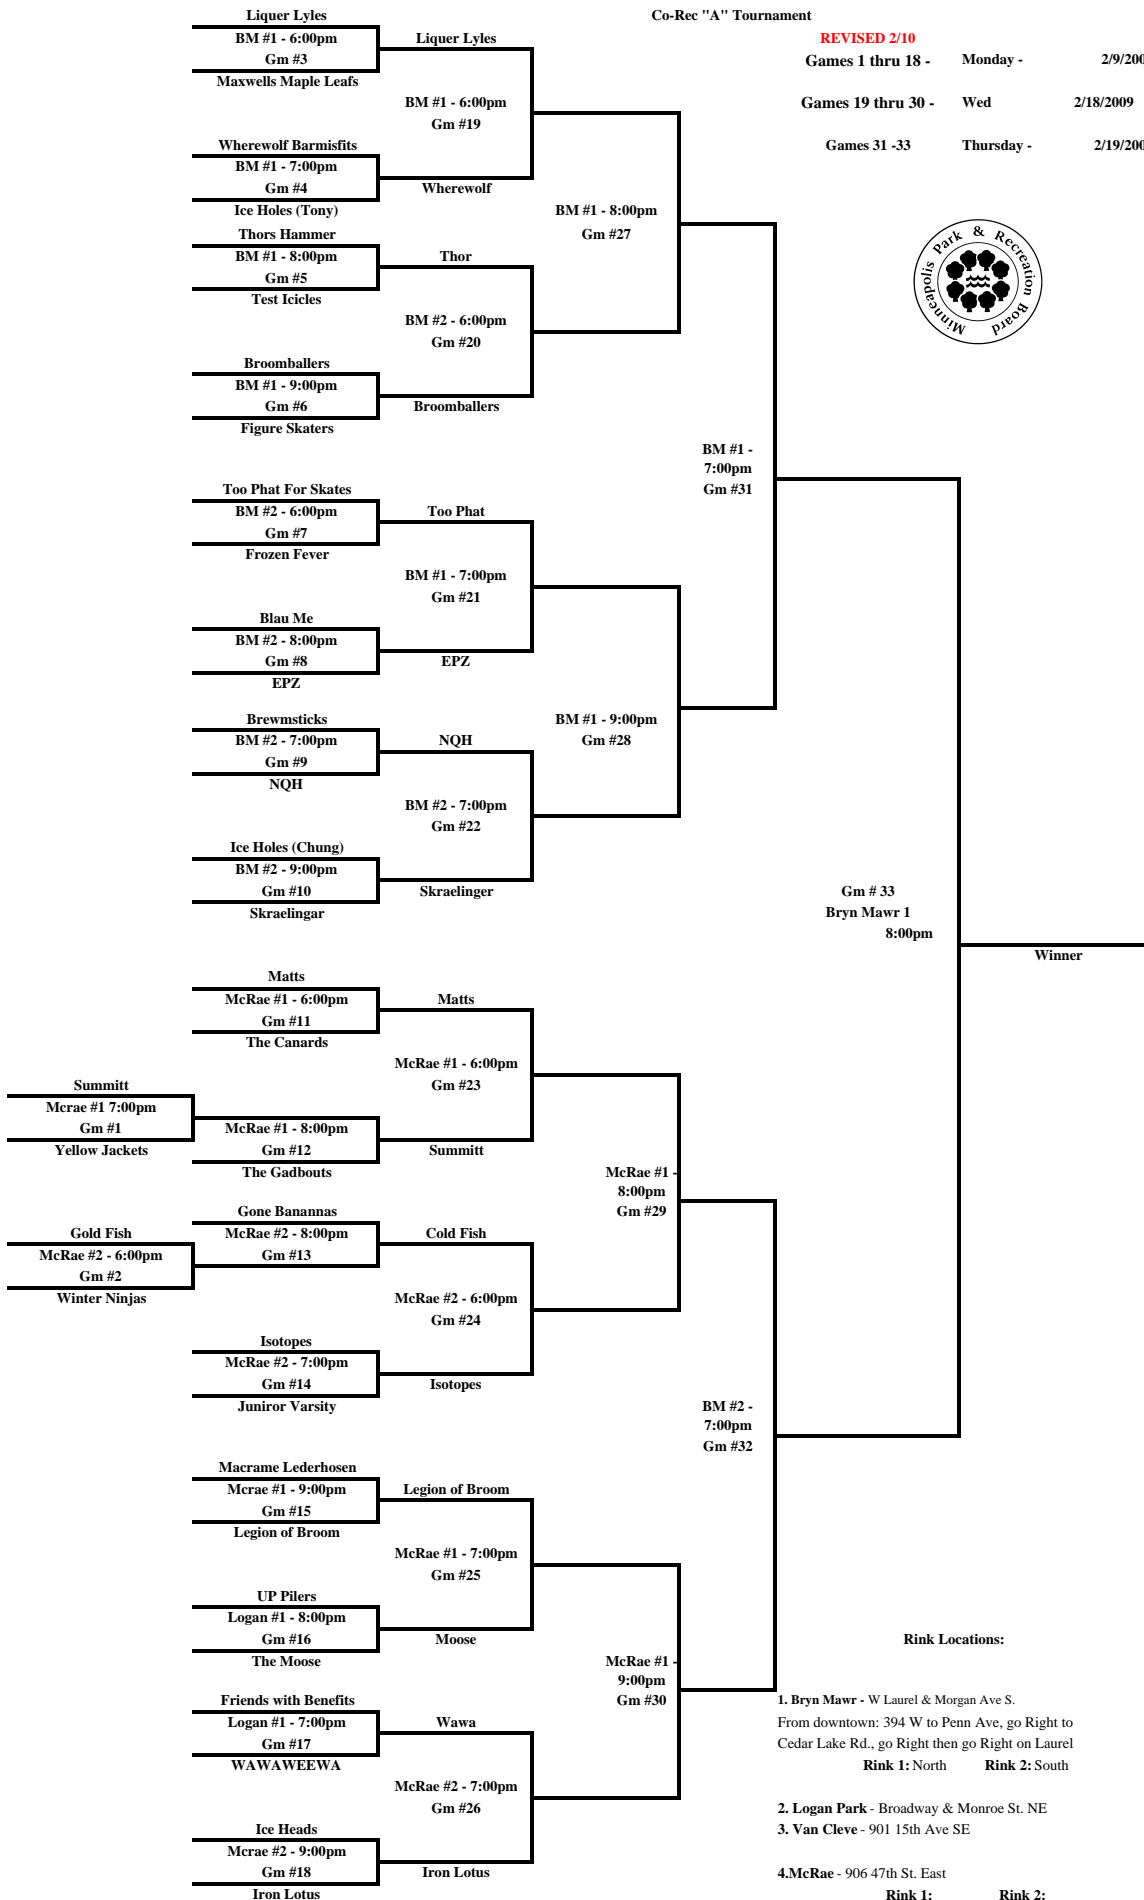

REVISED 2/10

Games 1 thru 18 - Monday - 2/9/2009  
 Games 19 thru 30 - Wed 2/18/2009  
 Games 31 -33 Thursday - 2/19/2009

**Rink Locations:**

1. Bryn Mawr - W Laurel & Morgan Ave S.  
From downtown: 394 W to Penn Ave, go Right to Cedar Lake Rd., go Right then go Right on Laurel  
**Rink 1:** North    **Rink 2:** South
2. Logan Park - Broadway & Monroe St. NE
3. Van Cleve - 901 15th Ave SE
4. McRae - 906 47th St. East  
**Rink 1:**                      **Rink 2:**
5. Parade - 600 Kenwood Parkway